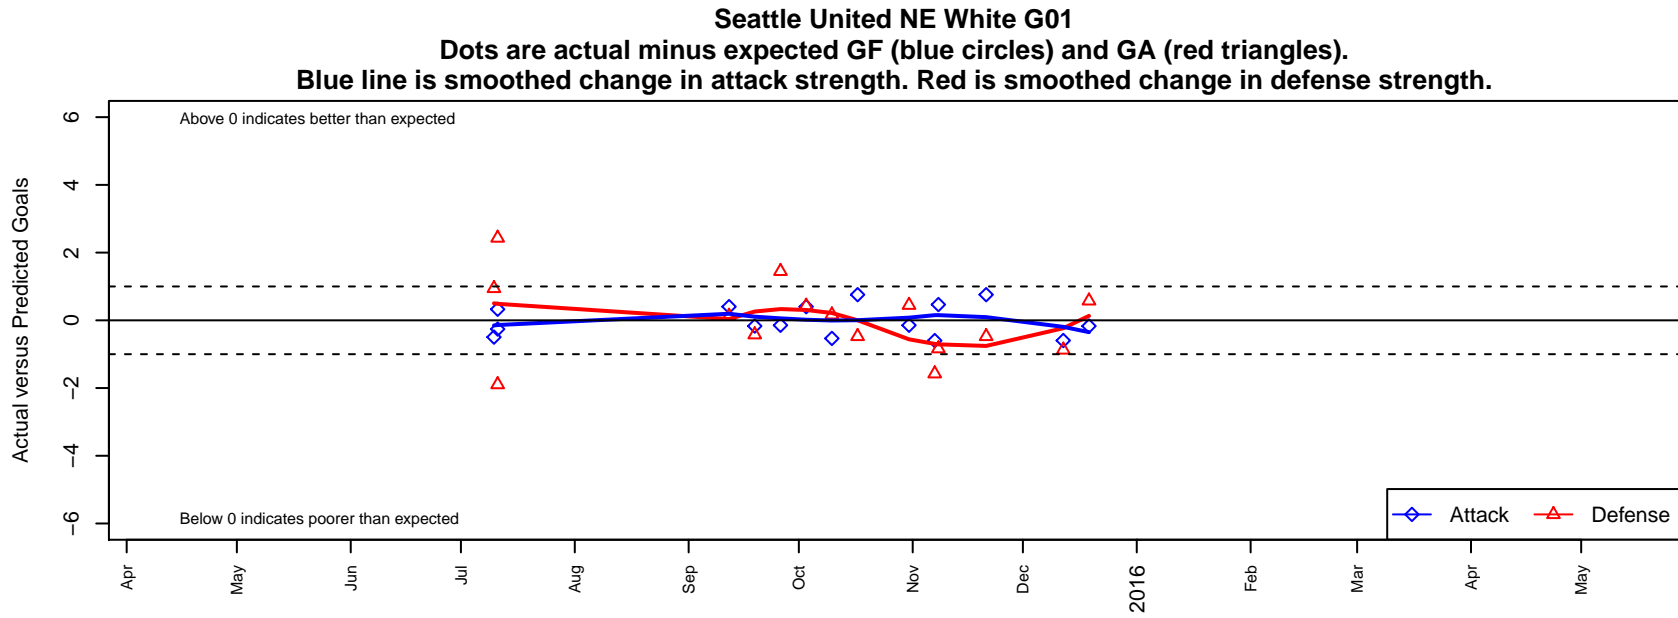

Seattle United NE White G01

Seattle United Regional
Seattle, WA
G01 total strength=615
attack=0.5 defense=0.55
fall league = NPSL Div 3 U14

alt names used:
SU NE G01 White

Venues played:
2015 Seattle United Cup GU14
2015 NPSL Division 3 U14

**attack and defense variance (black dot)
relative to other teams
and top 10 in region**

**attack and defense rating
relative to others at age
and all opponents in last 13 months**

Performance relative to 13 month average