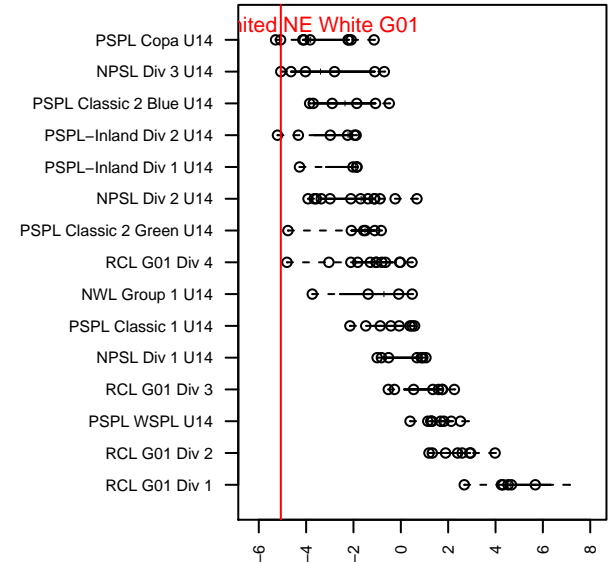

Seattle United NE White G01

Seattle United Regional
Seattle, WA
G01 total strength=615
attack=0.5 defense=0.55
fall league = NPSL Div 3 U14

alt names used:
SU NE G01 White

Venues played:
2015 Seattle United Cup GU14
2015 NPSL Division 3 U14

**attack and defense variance (black dot)
relative to other teams
and top 10 in region**

**attack and defense rating
relative to others at age
and all opponents in last 13 months**

Performance relative to 13 month average